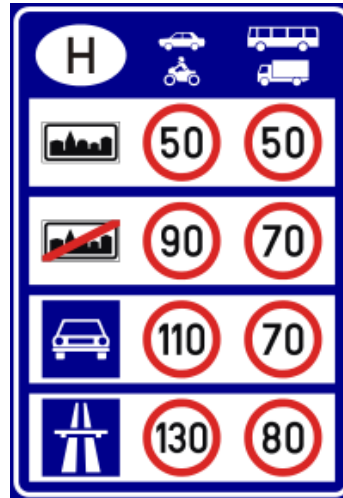

The recommended route for the 2 recce days is the same as the route is described in the roadbook of the rally.

Speed limits in Hungary:

Appendix 3 - CROs – names, photographs and duties schedule

Competitor's relations officer for ERC: